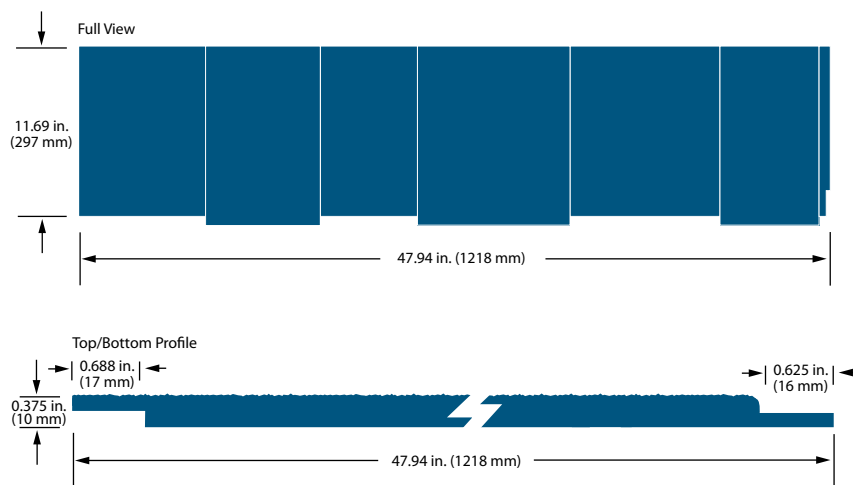

Cedar Shakes

The Luxurious Appeal Of Cedar

- The look of real cedar with easy installation and maintenance over time
- Staggered edges offer a lively, textured effect
- Can be used on all exterior walls or as a decorative accent with any substrate
- Shiplap ends for seamless appearance
- Treated engineered wood fiber substrate
- Reversible staggered or straight edge offers exceptional design versatility

Cedar Shakes (fiber)

DESCRIPTION	LENGTH	ACTUAL WIDTH	ACTUAL THICKNESS	PID NUMBER
Cedar Shakes (fiber)	47.94 in. (1218 mm)	11.69 in. (297 mm)	0.375 in. (10 mm)	28541

Cedar texture

Staggered

Straight