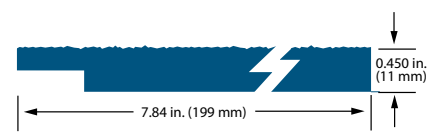

Also available in fiber substrate.

- CPA-certified lap siding
- Treated engineered wood fiber substrate

Cedar texture

38 Series Cedar Lap (strand)

76 Series Cedar Lap (strand)

76 Series SmartLock Cedar Lap (strand)

76 Series Cedar Lap (fiber)

120 Series Self-Aligning Cedar Lap (fiber)

DESCRIPTION	LENGTH	ACTUAL WIDTH	ACTUAL THICKNESS	PID NUMBER
38 Series Cedar Lap (strand)	16ft. (192 in.)(4877 mm)	5.84 in. (148 mm)	0.315 in. (8 mm)	25796
	16ft. (192 in.)(4877 mm)	7.84 in. (199 mm)	0.315 in. (8 mm)	25797
	16ft. (192 in.)(4877 mm)	11.84 in. (301 mm)	0.315 in. (8 mm)	25799
76 Series Cedar Lap (strand)	16ft. (192 in.)(4877 mm)	5.84 in. (148 mm)	0.375 in. (10 mm)	25785
	16ft. (192 in.)(4877 mm)	7.84 in. (199 mm)	0.375 in. (10 mm)	25786
	16ft. (192 in.)(4877 mm)	11.84 in. (301 mm)	0.375 in. (10 mm)	25787
76 Series Cedar Lap (fiber)	16ft. (192 in.)(4877 mm)	5.84 in. (148 mm)	0.375 in. (10 mm)	25922
	16ft. (192 in.)(4877 mm)	7.84 in. (199 mm)	0.375 in. (10 mm)	25923
	16ft. (192 in.)(4877 mm)	9.47 in. (241 mm)	0.375 in. (10 mm)	25924
76 Series SmartLock Cedar Lap (strand)	16ft. (192 in.)(4877 mm)	11.84 in. (301 mm)	0.375 in. (10 mm)	25925
	16ft. (192 in.)(4877 mm)	7.84 in. (199 mm)	0.375 in. (10 mm)	30317
120 Series Self-Aligning Cedar Lap (fiber)	16ft. (192 in.)(4877 mm)	7.84 in. (199 mm)	0.450 in. (11 mm)	25905