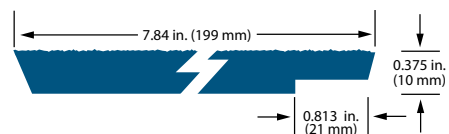

Also available in fiber substrate.

- CPA-certified lap siding
- Treated engineered wood fiber substrate

Cedar texture

38 Series Cedar Lap (strand)

76 Series Cedar Lap (strand)

76 Series SmartLock Cedar Lap (strand)

76 Series Cedar Lap (fiber)

120 Series Self-Aligning Cedar Lap (fiber)

DESCRIPTION	LENGTH	ACTUAL WIDTH	ACTUAL THICKNESS	PID NUMBER
38 Series Cedar Lap (strand)	16ft. (192 in.)(4877 mm)	5.84 in. (148 mm)	0.315 in. (8 mm)	25796
	16ft. (192 in.)(4877 mm)	7.84 in. (199 mm)	0.315 in. (8 mm)	25797
	16ft. (192 in.)(4877 mm)	11.84 in. (301 mm)	0.315 in. (8 mm)	25799
76 Series Cedar Lap (strand)	16ft. (192 in.)(4877 mm)	5.84 in. (148 mm)	0.375 in. (10 mm)	25785
	16ft. (192 in.)(4877 mm)	7.84 in. (199 mm)	0.375 in. (10 mm)	25786
	16ft. (192 in.)(4877 mm)	11.84 in. (301 mm)	0.375 in. (10 mm)	25787
76 Series Cedar Lap (fiber)	16ft. (192 in.)(4877 mm)	5.84 in. (148 mm)	0.375 in. (10 mm)	25922
	16ft. (192 in.)(4877 mm)	7.84 in. (199 mm)	0.375 in. (10 mm)	25923
	16ft. (192 in.)(4877 mm)	9.47 in. (241 mm)	0.375 in. (10 mm)	25924
76 Series SmartLock Cedar Lap (strand)	16ft. (192 in.)(4877 mm)	11.84 in. (301 mm)	0.375 in. (10 mm)	25925
	16ft. (192 in.)(4877 mm)	7.84 in. (199 mm)	0.375 in. (10 mm)	30317
120 Series Self-Aligning Cedar Lap (fiber)	16ft. (192 in.)(4877 mm)	7.84 in. (199 mm)	0.450 in. (11 mm)	25905