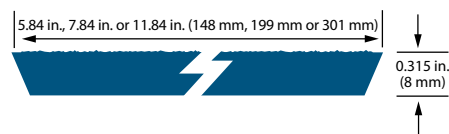

38 Series Cedar Lap (strand)

76 Series Cedar Lap (strand)