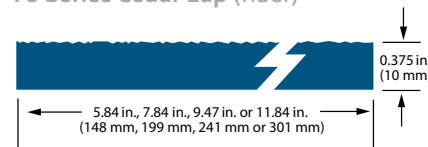

Also available in fiber substrate.

- CPA-certified lap siding
- Treated engineered wood fiber substrate

Cedar texture

38 Series Cedar Lap (strand)

76 Series Cedar Lap (strand)

76 Series SmartLock Cedar Lap (strand)

76 Series Cedar Lap (fiber)

120 Series Self-Aligning Cedar Lap (fiber)

DESCRIPTION	LENGTH	ACTUAL WIDTH	ACTUAL THICKNESS	PID NUMBER
38 Series Cedar Lap (strand)	16ft. (192 in.)(4877 mm)	5.84 in. (148 mm)	0.315 in. (8 mm)	25796
	16ft. (192 in.)(4877 mm)	7.84 in. (199 mm)	0.315 in. (8 mm)	25797
	16ft. (192 in.)(4877 mm)	11.84 in. (301 mm)	0.315 in. (8 mm)	25799
76 Series Cedar Lap (strand)	16ft. (192 in.)(4877 mm)	5.84 in. (148 mm)	0.375 in. (10 mm)	25785
	16ft. (192 in.)(4877 mm)	7.84 in. (199 mm)	0.375 in. (10 mm)	25786
	16ft. (192 in.)(4877 mm)	11.84 in. (301 mm)	0.375 in. (10 mm)	25787
76 Series Cedar Lap (fiber)	16ft. (192 in.)(4877 mm)	5.84 in. (148 mm)	0.375 in. (10 mm)	25922
	16ft. (192 in.)(4877 mm)	7.84 in. (199 mm)	0.375 in. (10 mm)	25923
	16ft. (192 in.)(4877 mm)	9.47 in. (241 mm)	0.375 in. (10 mm)	25924
76 Series SmartLock Cedar Lap (strand)	16ft. (192 in.)(4877 mm)	11.84 in. (301 mm)	0.375 in. (10 mm)	25925
	16ft. (192 in.)(4877 mm)	7.84 in. (199 mm)	0.375 in. (10 mm)	30317
120 Series Self-Aligning Cedar Lap (fiber)	16ft. (192 in.)(4877 mm)	7.84 in. (199 mm)	0.450 in. (11 mm)	25905