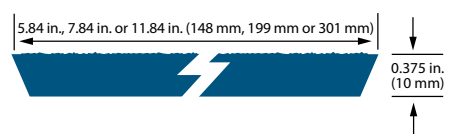

76 Series SmartLock Cedar Lap (strand)