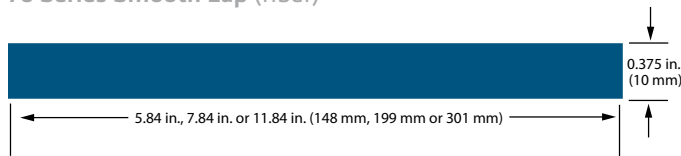

Smooth Lap

A Traditional, Subtle Look

- Traditional look that accentuates the architectural features of any home
- Smooth finish for a clean appearance
- Pre-primed for exceptional paint adhesion
- 16' length can result in faster installation and fewer seams
- Treated engineered wood fiber substrate

Smooth finish

76 Series Smooth Lap (fiber)

DESCRIPTION	LENGTH	ACTUAL WIDTH	ACTUAL THICKNESS	PID NUMBER
76 Series Smooth Lap (fiber)	16ft. (192 in.)(4877 mm)	5.84 in. (148 mm)	0.375 in. (10 mm)	25919
	16ft. (192 in.)(4877 mm)	7.84 in. (199 mm)	0.375 in. (10 mm)	25920
	16ft. (192 in.)(4877 mm)	11.84 in. (301 mm)	0.375 in. (10 mm)	25921